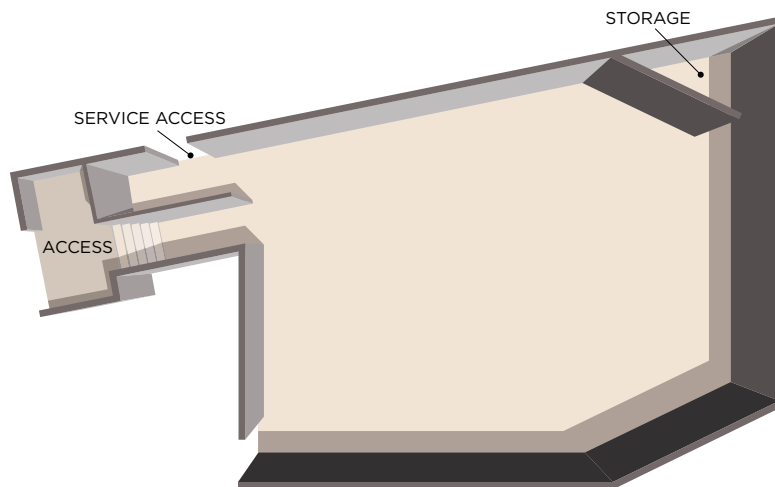

Salon Maya II

SEATING STYLE – MAXIMUM CAPACITY

	HORSESHOE	CLASSROOM	IMPERIAL	THEATER	COCKTAIL	BANQUET
SALON MAYA II:	44	96	64	110	120	110