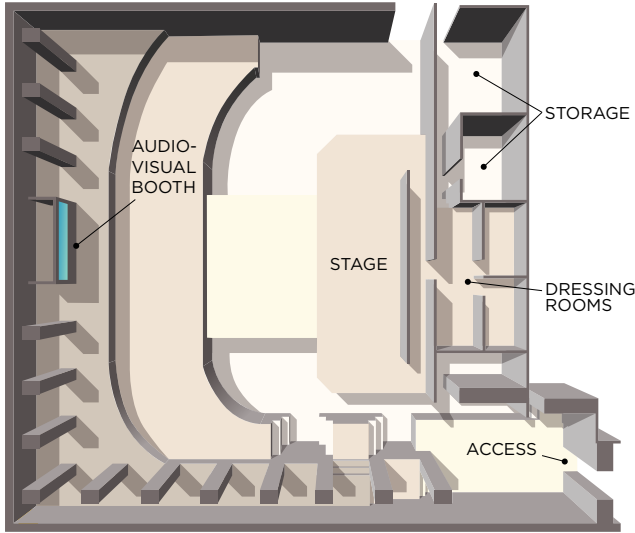

**ROOMS & SUITES 105**

- ✓ 33 POOL VIEW ROOMS
- ✓ 24 OCEAN VIEW ROOMS
- ✓ 19 OCEAN VIEW ROOMS WITH IN-ROOM WHIRLPOOL
- ✓ 29 SUITES WITH TERRACE AND PLUNGE POOL

SIAN KA'AN SUITE

**RESORT HIGHLIGHTS**

- Luxury all inclusive
- Adults-only, 21 and over
- Tranquil and romantic atmosphere
- Private beach club with Bali beds and food & drink service
- Spectacular one-of-a-kind beach
- Vibrant coral reef yards away
- Off the beaten path
- International gourmet dining
- Premium room amenities
- Personalized butler service
- Sensoria Spa offering organic treatments
- Nightly entertainment and live shows

**RESORT FACILITIES & AMENITIES**

	RESTAURANTS	13
	BARs	11
	SENSORIA TERRACE LOUNGE WITH PERSONAL PLUNGE POOLS	✓
	SIAN KA'AN BEACH CLUB BALI BEDS WITH FOOD & DRINK SERVICE	✓
	SWIMMING POOLS 2 EXCLUSIVE TO SIAN KA'AN GUESTS	5
	SPA EXCLUSIVE BODY TREATMENTS	✓ \$
	GYM YOGA, PILATES, AEROBICS & MORE	✓
	2 TENNIS COURTS EQUIPMENT INCLUDED	✓
	MULTI-PURPOSE COURT	✓
	SNORKELING GEAR RENTAL & TOURS	✓
	FISHING & SCUBA DIVING	✓ \$
	KAYAKS & PADDLE BOARDS	✓
	LIVE ENTERTAINMENT	✓
	THEATER	✓
	SMART CAR RENTAL PREFERRED RATES	✓ \$
	SHOPS	✓ \$

## Salon Maya

SALON MAYA 4,199 Sq. Ft.	
SEATING STYLE	MAXIMUM CAPACITY
HORSESHOE	96
CLASSROOM	140
IMPERIAL	120
THEATER	260
COCKTAIL	250
BANQUET	200

## Salon Maya II

SEATING STYLE – MAXIMUM CAPACITY

	HORSESHOE	CLASSROOM	IMPERIAL	THEATER	COCKTAIL	BANQUET
<b>SALON MAYA II:</b>	<b>44</b>	<b>96</b>	<b>64</b>	<b>110</b>	<b>120</b>	<b>110</b>