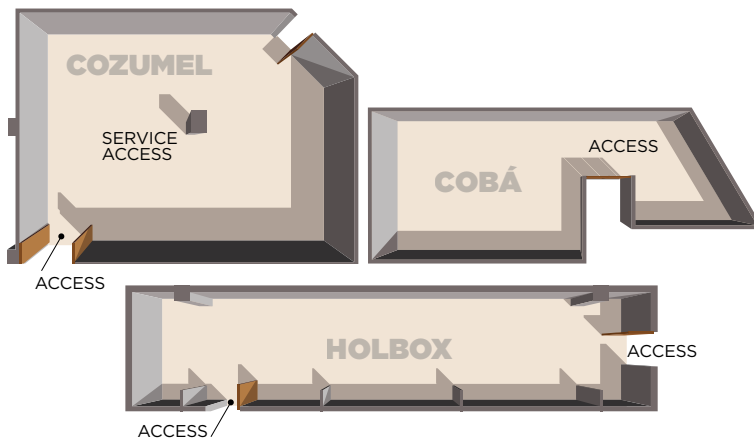

**ROOMS & SUITES 594**

- ✓ GRAND
- ✓ GRAND OCEAN
- ✓ FAMILY FUN SUITES  
themed kids room connected to parent room

GRAND OCEAN ROOM

**RESORT HIGHLIGHTS**

- All inclusive
- Upscale family-friendly fun
- KiddO Zone — 50,000 sq. ft. of dedicated kids areas
- Fully supervised Kids Club
- Captain Hook Pirate Adventure Cruise
- Sensoria spa offers treatments for both adults and kids
- Choice of Infinity pool, freeform family pool or Kids Club pool
- International dining with kid-friendly restaurants
- Grand Ocean guests also receive free WiFi (two devices per room), upgraded mini bar, 20% spa discount on select services, free one day Smart Car rental for stays 4 nights or longer (\$8 USD insurance required), and more!

**RESORT FACILITIES & AMENITIES**

	RESTAURANTS	16
	BARS	10
	BEACH CLUB	✓
	3 SWIMMING POOLS ONE EXCLUSIVELY FOR KIDS	✓
	SPA BEAUTY & BODY TREATMENTS	✓ \$
	GYM YOGA, PILATES, ZUMBA, AEROBICS & MORE	✓
	SPORTS MULTI-USE COURT / RACQUETBALL	✓
	KAYAKS & AQUATIC BIKES	✓
	KIDS CLUB WITH POOL FULLY SUPERVISED	✓
	ENTERTAINMENT	✓
	SMART CAR RENTAL PREFERRED RATES	✓ \$
	SHOPS	✓ \$
	CONFERENCE ROOMS WITH BANQUET FACILITIES	✓ \$

## Grand Salon

<b>GRAND SALON</b> 3,932 Sq. Ft.	
<b>STAGE</b> 1,054 Sq. Ft.	
SEATING STYLE	MAXIMUM CAPACITY
HORSESHOE	80
CLASSROOM	200
IMPERIAL	100
THEATER	400
COCKTAIL	400
BANQUET	200

## Cozumel, Cobá & Holbox

SEATING STYLE – MAXIMUM CAPACITY

		"U"	CLASSROOM	IMPERIAL	THEATER	COCKTAIL	BANQUET
<b>COZUMEL</b>	1,270 Sq. Ft.	30	70	50	80	100	60
<b>COBÁ</b>	581 Sq. Ft.	25	40	30	50	50	N/A
<b>HOLBOX</b>	990 Sq. Ft.	30	50	40	70	70	N/A