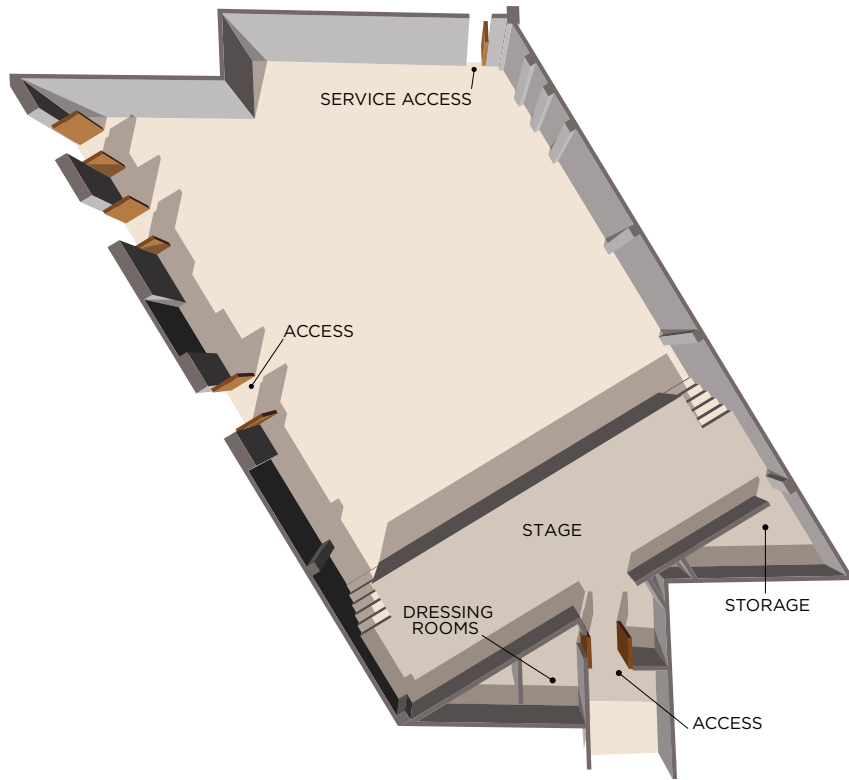

**ROOMS & SUITES 594**

- ✓ GRAND
- ✓ GRAND OCEAN
- ✓ FAMILY FUN SUITES  
themed kids room connected to parent room

GRAND OCEAN ROOM

**RESORT HIGHLIGHTS**

- All inclusive
- Upscale family-friendly fun
- KiddO Zone — 50,000 sq. ft. of dedicated kids areas
- Fully supervised Kids Club
- Captain Hook Pirate Adventure Cruise
- Sensoria spa offers treatments for both adults and kids
- Choice of Infinity pool, freeform family pool or Kids Club pool
- International dining with kid-friendly restaurants
- Grand Ocean guests also receive free WiFi (two devices per room), upgraded mini bar, 20% spa discount on select services, free one day Smart Car rental for stays 4 nights or longer (\$8 USD insurance required), and more!

# Meeting Spaces

## Grand Salon

<b>GRAND SALON</b> 3,932 Sq. Ft.	
<b>STAGE</b> 1,054 Sq. Ft.	
SEATING STYLE	MAXIMUM CAPACITY
HORSESHOE	80
CLASSROOM	200
IMPERIAL	100
THEATER	400
COCKTAIL	400
BANQUET	200

## Cozumel, Cobá & Holbox

SEATING STYLE – MAXIMUM CAPACITY

		"U"	CLASSROOM	IMPERIAL	THEATER	COCKTAIL	BANQUET
<b>COZUMEL</b>	1,270 Sq. Ft.	30	70	50	80	100	60
<b>COBÁ</b>	581 Sq. Ft.	25	40	30	50	50	N/A
<b>HOLBOX</b>	990 Sq. Ft.	30	50	40	70	70	N/A