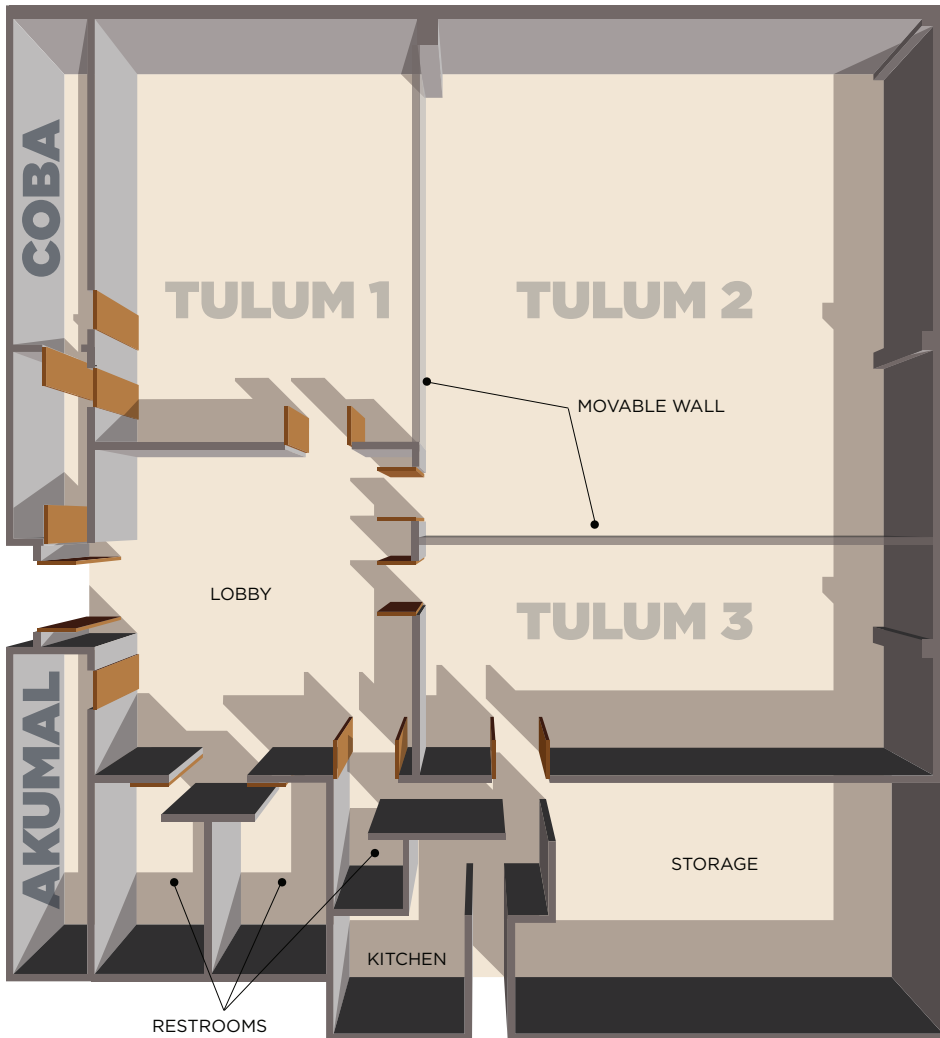

Salons

SEATING STYLE – MAXIMUM CAPACITY

	"U"	CLASSROOM	IMPERIAL	THEATER	COCKTAIL	BANQUET
GRAND TULUM 4,009 Sq. Ft.	90	250	100	500	400	280
AKUMAL 280 Sq. Ft.	N/A	16	18	20	20	N/A
TULUM 1 958 Sq. Ft.	40	60	50	100	100	80
TULUM 2 1,884 Sq. Ft.	90	180	100	280	250	120
TULUM 3 839 Sq. Ft.	30	50	40	90	90	70
COBÁ 280 Sq. Ft.	N/A	16	18	20	20	N/A

More meeting spaces on following page >

Salon CHC

O*h!*
THE URBAN OASIS

SMART CANCUN
by OASIS
BE FREE, BE SMART

SALON CHC 1,054 Sq. Ft.	
SEATING STYLE	MAXIMUM CAPACITY
HORSESHOE	44
CLASSROOM	56
IMPERIAL	56
THEATER	160
COCKTAIL	120
BANQUET	90