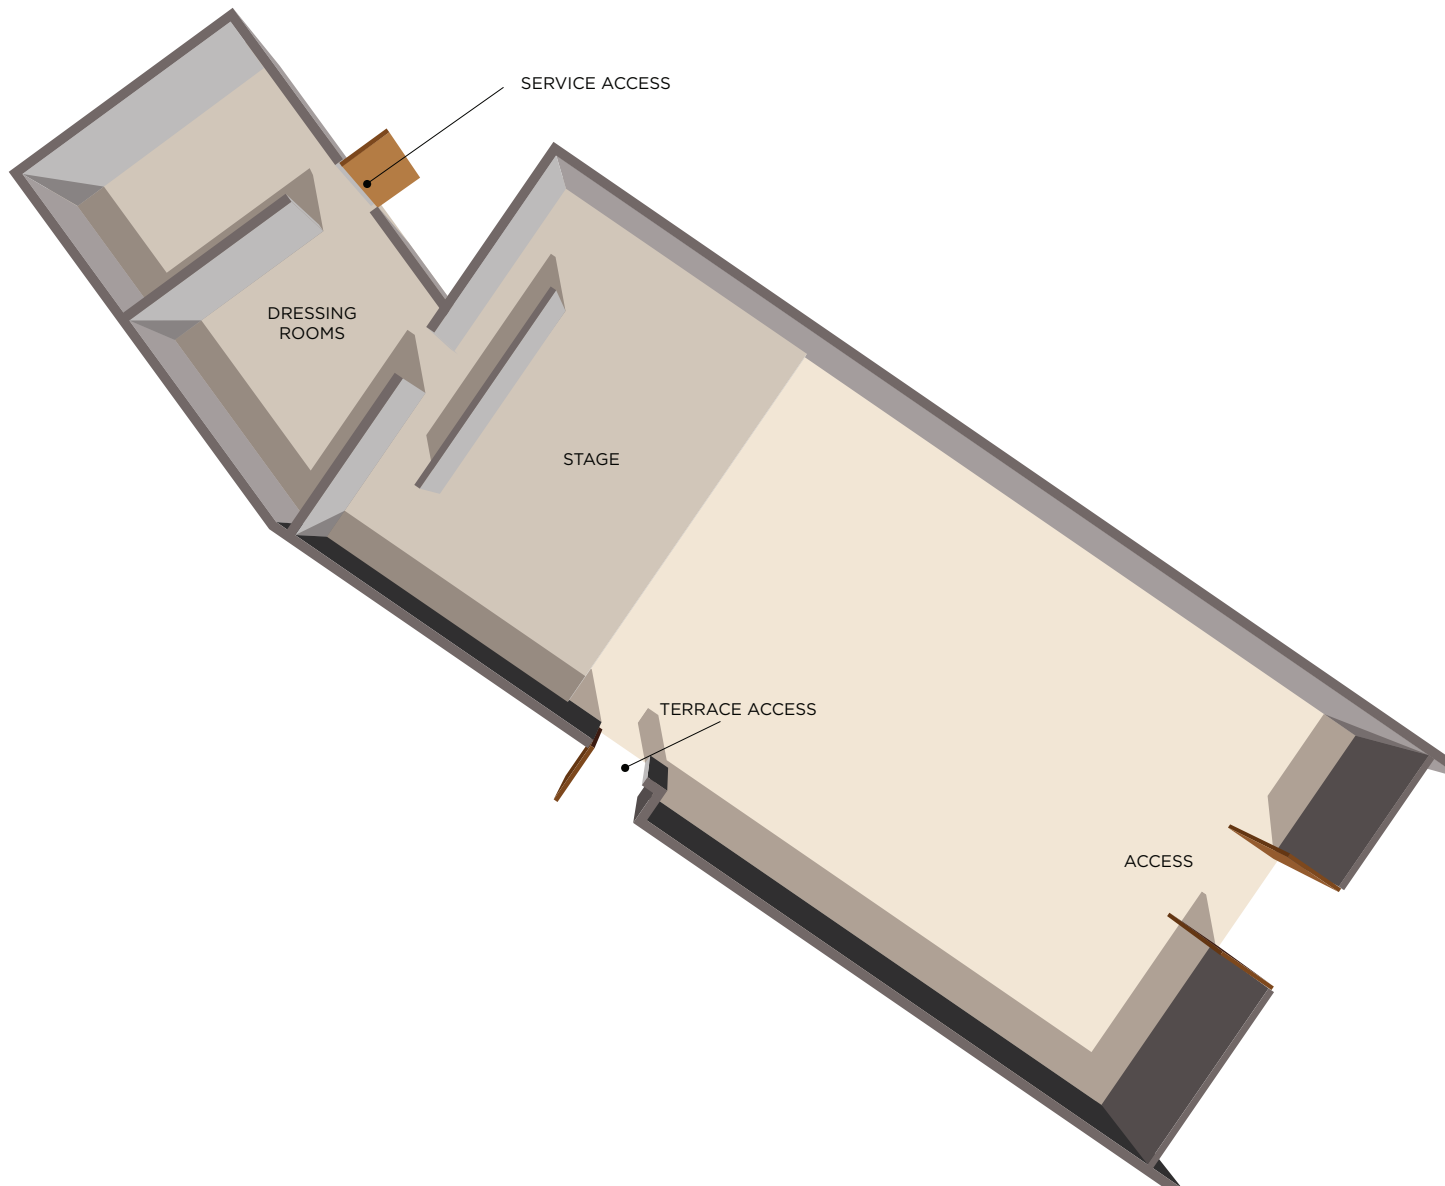

Salons

SEATING STYLE – MAXIMUM CAPACITY

	"U"	CLASSROOM	IMPERIAL	THEATER	COCKTAIL	BANQUET
GRAND TULUM 4,009 Sq. Ft.	90	250	100	500	400	280
AKUMAL 280 Sq. Ft.	N/A	16	18	20	20	N/A
TULUM 1 958 Sq. Ft.	40	60	50	100	100	80
TULUM 2 1,884 Sq. Ft.	90	180	100	280	250	120
TULUM 3 839 Sq. Ft.	30	50	40	90	90	70
COBÁ 280 Sq. Ft.	N/A	16	18	20	20	N/A

More meeting spaces on following page >

Salon CHC

O*h!*
THE URBAN OASIS

SMART CANCUN
by OASIS
BE FREE, BE SMART

SALON CHC 1,054 Sq. Ft.	
SEATING STYLE	MAXIMUM CAPACITY
HORSESHOE	44
CLASSROOM	56
IMPERIAL	56
THEATER	160
COCKTAIL	120
BANQUET	90