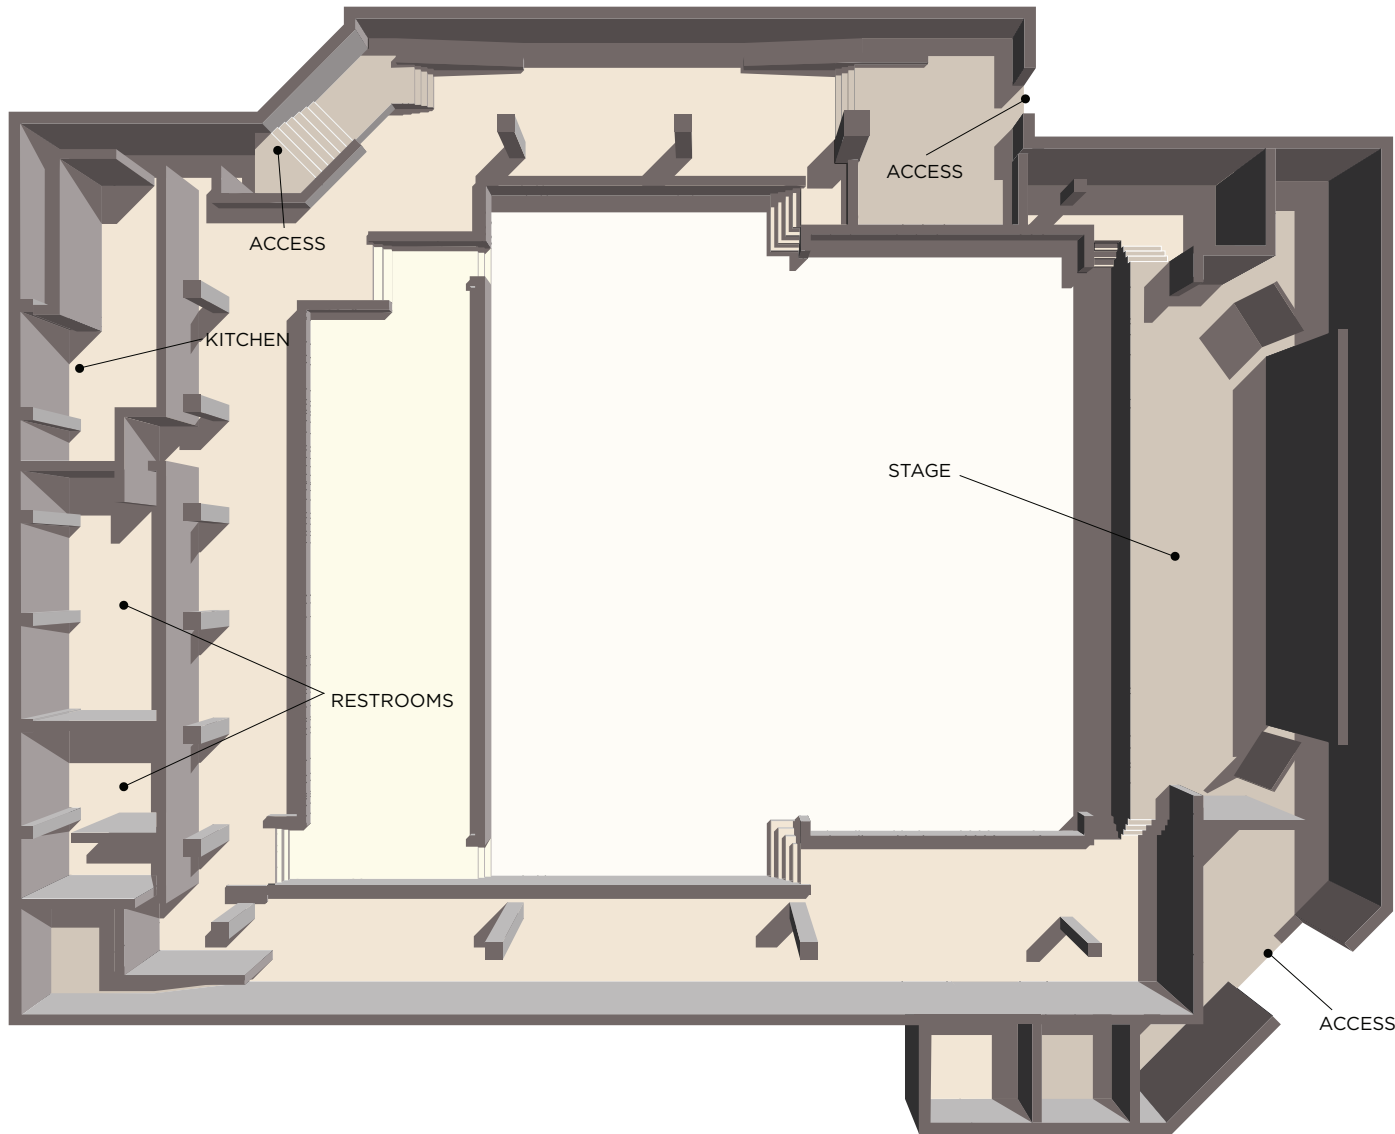

# Oasis Arena

THE PYRAMID  
LUXURY AT GRAND OASIS

GRAND  
OASIS CANCUN  
THE ENTERTAINMENT RESORT

OASIS ARENA 19,067 Sq. Ft.	
SEATING STYLE	MAXIMUM CAPACITY
HORSESHOE	85
CLASSROOM	1,075
IMPERIAL	95
THEATER	2,100
COCKTAIL	2,500
BANQUET	900