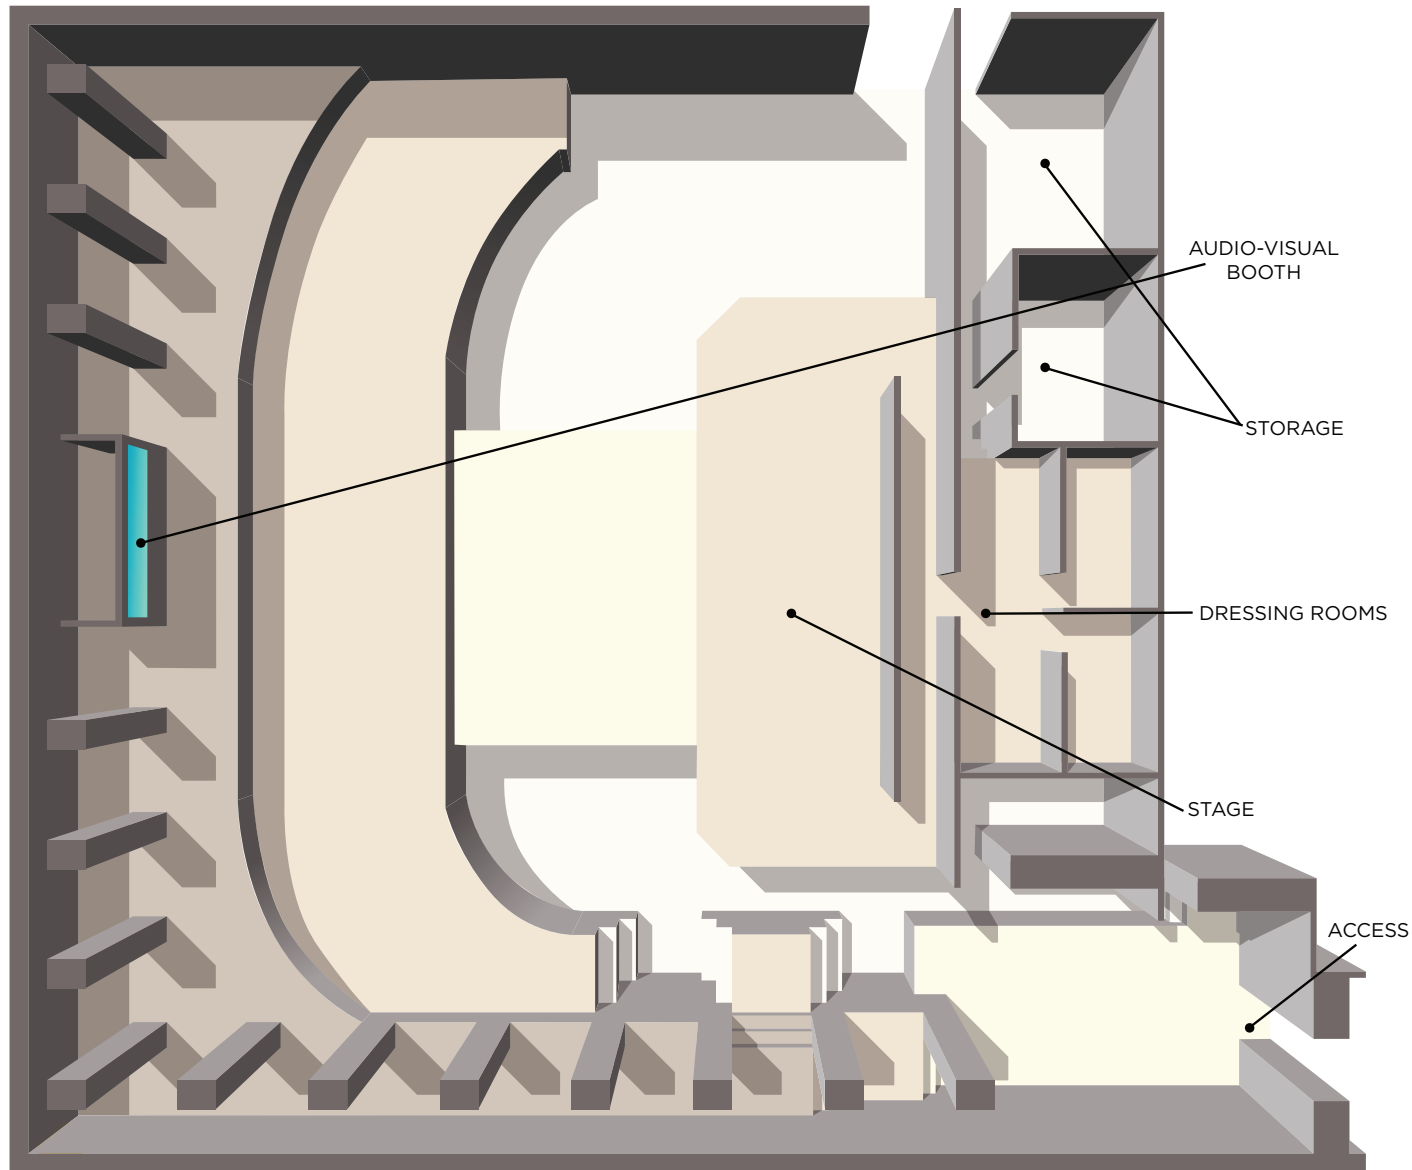

Salon Maya

GRAND
OASISTULUM
THE CALM RESORT

OASIS TULUM
LITE

SALON MAYA 4,199 Sq. Ft.

SEATING STYLE	MAXIMUM CAPACITY
HORSESHOE	96
CLASSROOM	140
IMPERIAL	120
THEATER	260
COCKTAIL	250
BANQUET	200

More meeting spaces
on following page >

Salon Maya II

GRAND
OASISTULUM
THE CALM RESORT

OASIS TULUM
LITE

SEATING STYLE - MAXIMUM CAPACITY

	HORSESHOE	CLASSROOM	IMPERIAL	THEATER	COCKTAIL	BANQUET
SALON MAYA II: 1,391 Sq. Ft	44	96	64	110	120	110