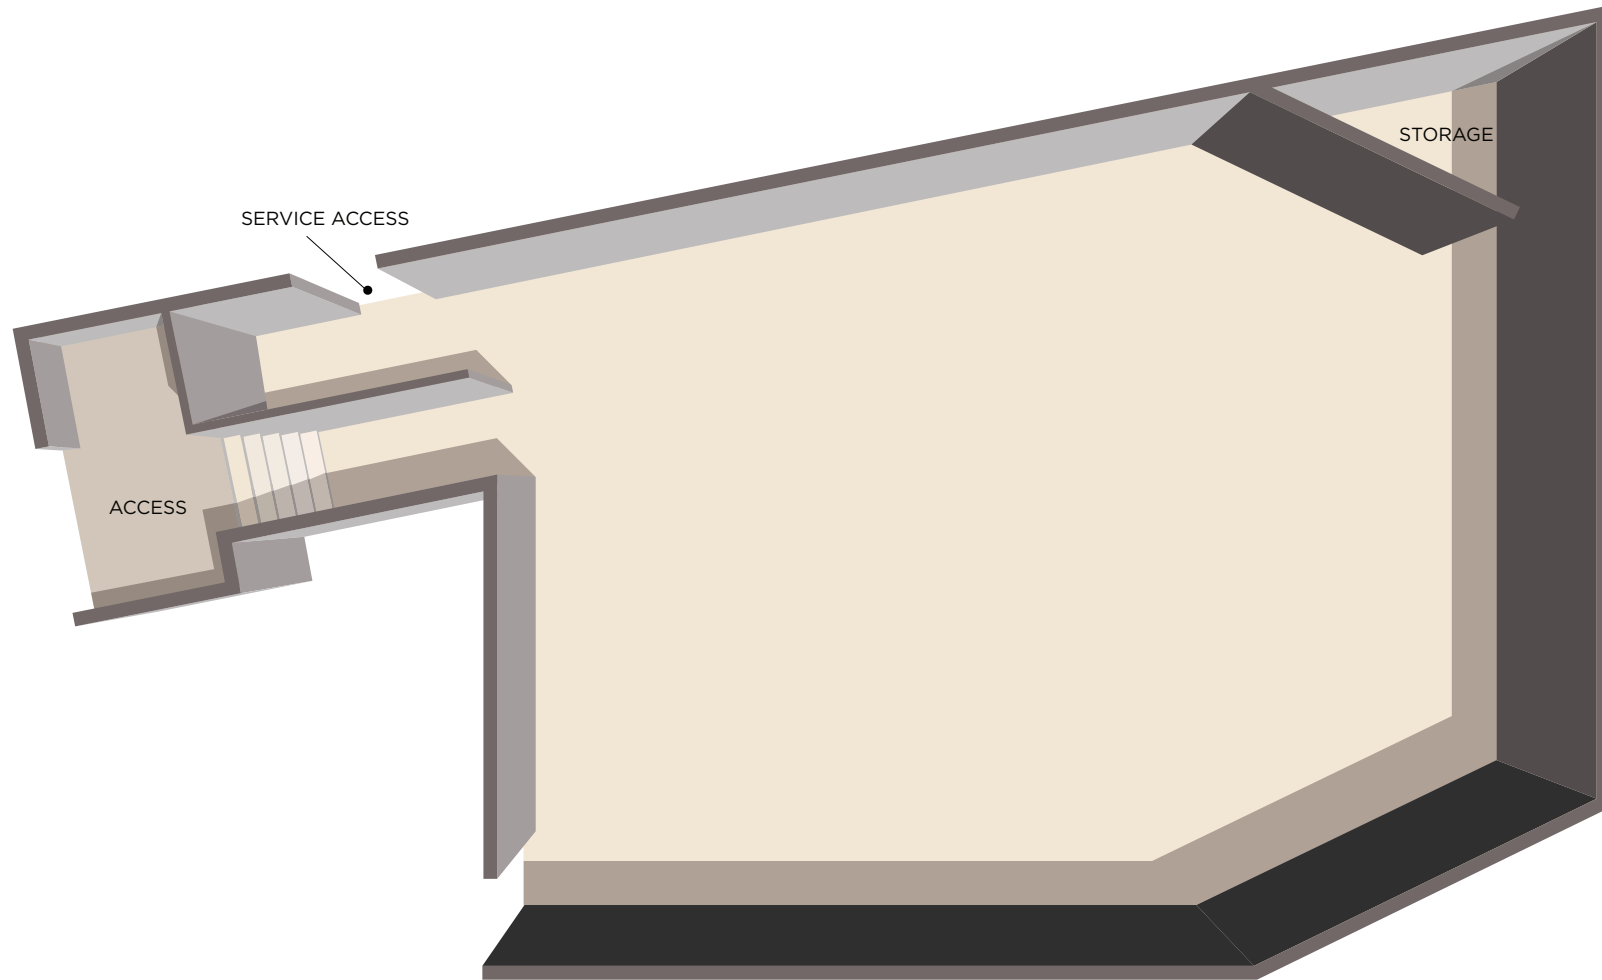

Salon Maya

GRAND
OASISTULUM
THE CALM RESORT

OASIS TULUM
LITE

SALON MAYA 4,199 Sq. Ft.

SEATING STYLE	MAXIMUM CAPACITY
HORSESHOE	96
CLASSROOM	140
IMPERIAL	120
THEATER	260
COCKTAIL	250
BANQUET	200

More meeting spaces
on following page >

Salon Maya II

GRAND
OASISTULUM
THE CALM RESORT

OASIS TULUM
LITE

SEATING STYLE - MAXIMUM CAPACITY

	HORSESHOE	CLASSROOM	IMPERIAL	THEATER	COCKTAIL	BANQUET
SALON MAYA II: 1,391 Sq. Ft	44	96	64	110	120	110