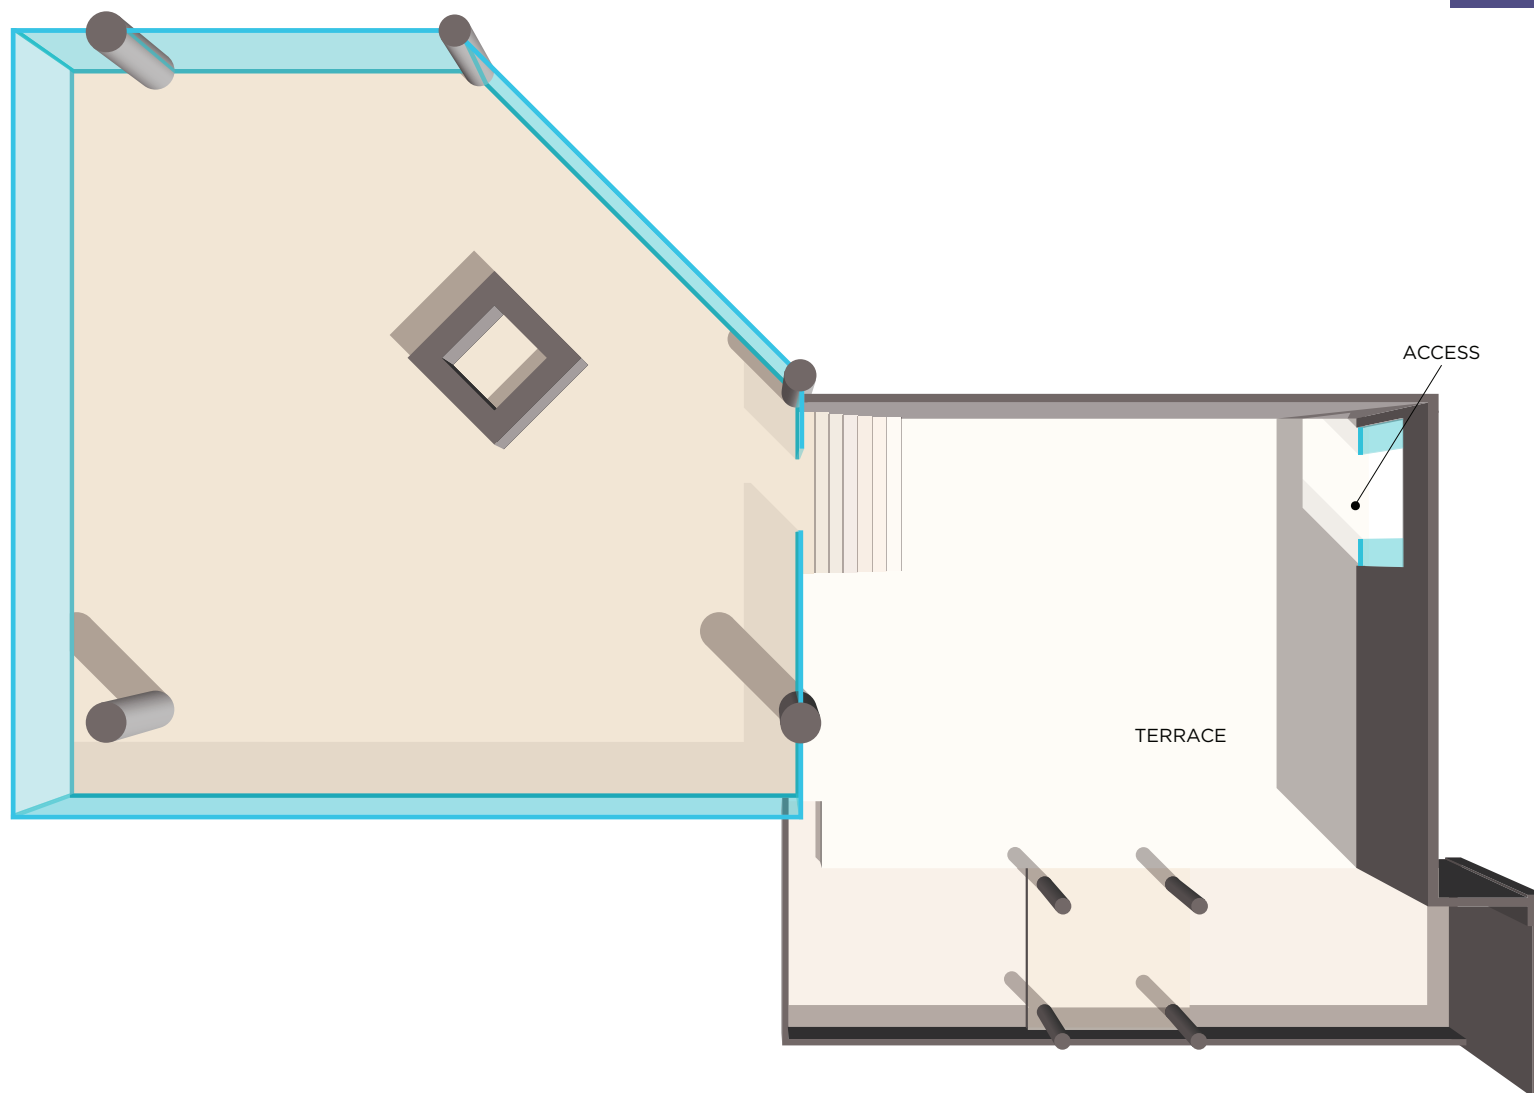

# Salon Sakura Sunset

SEATING STYLE - MAXIMUM CAPACITY

	HORSESHOE	CLASSROOM	IMPERIAL	THEATER	COCKTAIL	BANQUET
<b>SAKURA SUNSET:</b>	<b>3,540 Sq. Ft</b>	<b>48</b>	<b>160</b>	<b>56</b>	<b>240</b>	<b>120</b>