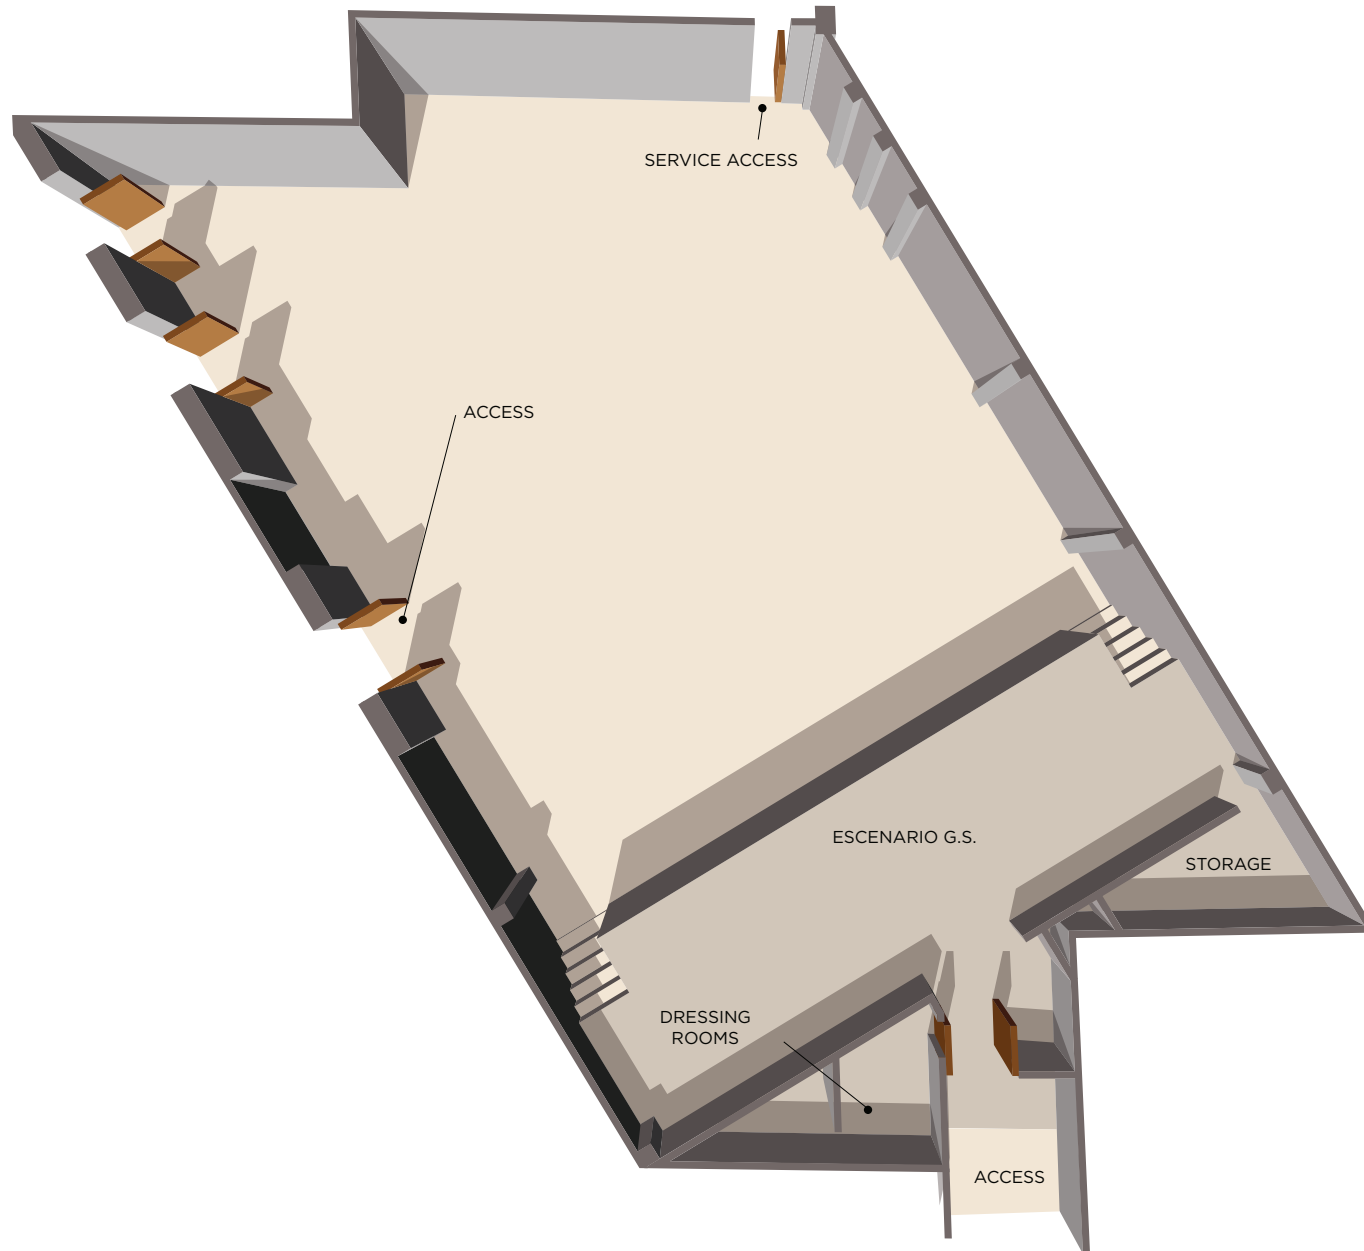

Grand Salon

GRAND
 OASIS PALM
 THE CANCUN FAMILY RESORT

 OASIS PALM
 THE CANCUN FAMILY RESORT

GRAND SALON
 3,932 Sq. Ft.

STAGE
 1,054 Sq. Ft.

SEATING STYLE	MAXIMUM CAPACITY
HORSESHOE	80
CLASSROOM	200
IMPERIAL	100
THEATER	400
COCKTAIL	400
BANQUET	200

More meeting spaces
 on following page >

Cozumel, Cobá & Holbox

GRAND
OASIS PALM
THE CANCUN FAMILY RESORT

OASIS PALM
THE CANCUN FAMILY RESORT

SEATING STYLE - MAXIMUM CAPACITY

		"U"	CLASSROOM	IMPERIAL	THEATER	COCKTAIL	BANQUET
COZUMEL	1,270 Sq. Ft.	30	70	50	80	100	60
COBÁ	581 Sq. Ft.	25	40	30	50	50	N/A
HOLBOX	990 Sq. Ft.	30	50	40	70	70	N/A