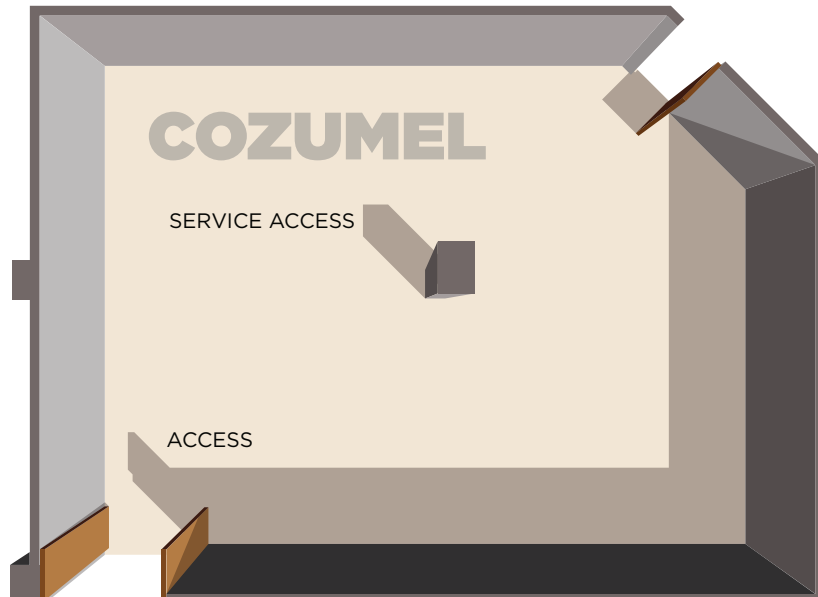

Grand Salon

GRAND
 OASIS PALM
 THE CANCUN FAMILY RESORT

 OASIS PALM
 THE CANCUN FAMILY RESORT

GRAND SALON
 3,932 Sq. Ft.

STAGE
 1,054 Sq. Ft.

SEATING STYLE	MAXIMUM CAPACITY
HORSESHOE	80
CLASSROOM	200
IMPERIAL	100
THEATER	400
COCKTAIL	400
BANQUET	200

More meeting spaces
 on following page >

Cozumel, Cobá & Holbox

GRAND
OASIS PALM
THE CANCUN FAMILY RESORT

OASIS PALM
THE CANCUN FAMILY RESORT

SEATING STYLE - MAXIMUM CAPACITY

		"U"	CLASSROOM	IMPERIAL	THEATER	COCKTAIL	BANQUET
COZUMEL	1,270 Sq. Ft.	30	70	50	80	100	60
COBÁ	581 Sq. Ft.	25	40	30	50	50	N/A
HOLBOX	990 Sq. Ft.	30	50	40	70	70	N/A