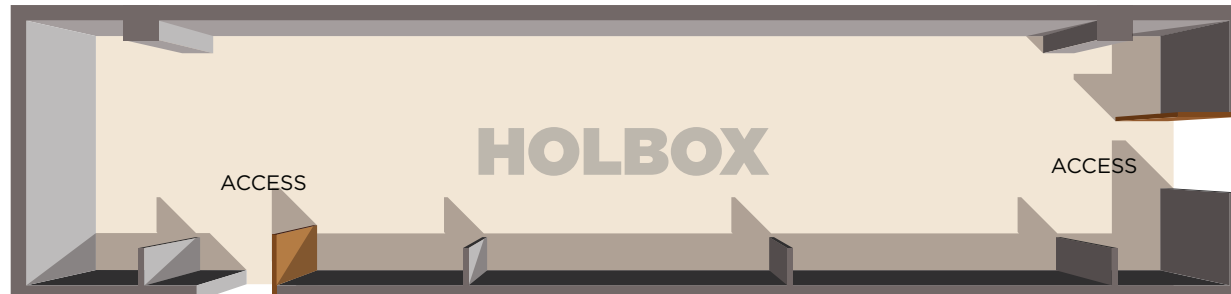

Grand Salon

GRAND
 OASIS PALM
 THE CANCUN FAMILY RESORT

 OASIS PALM
 THE CANCUN FAMILY RESORT

GRAND SALON
 3,932 Sq. Ft.

STAGE
 1,054 Sq. Ft.

SEATING STYLE	MAXIMUM CAPACITY
HORSESHOE	80
CLASSROOM	200
IMPERIAL	100
THEATER	400
COCKTAIL	400
BANQUET	200

More meeting spaces
 on following page >

Cozumel, Cobá & Holbox

GRAND
OASIS PALM
THE CANCUN FAMILY RESORT

OASIS PALM
THE CANCUN FAMILY RESORT

SEATING STYLE - MAXIMUM CAPACITY

		"U"	CLASSROOM	IMPERIAL	THEATER	COCKTAIL	BANQUET
COZUMEL	1,270 Sq. Ft.	30	70	50	80	100	60
COBÁ	581 Sq. Ft.	25	40	30	50	50	N/A
HOLBOX	990 Sq. Ft.	30	50	40	70	70	N/A