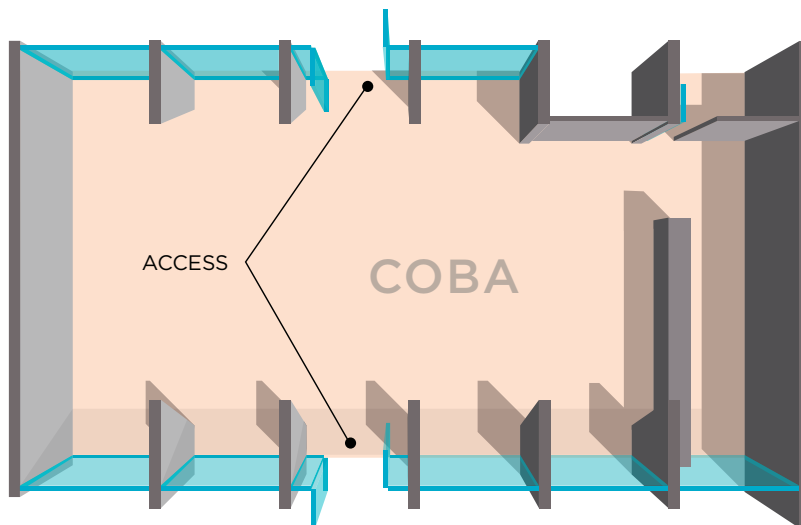

Yucatán Salon

YUCATAN SALON 3,661 Sq. Ft.	
SEATING STYLE	MAXIMUM CAPACITY
U-SHAPE	40
CLASSROOM	160
IMPERIAL	60
THEATER	280
COCKTAIL	300
BANQUET	160

Pyramid Halls

SEATING STYLE - MAXIMUM CAPACITY

		U-SHAPE	CLASSROOM	IMPERIAL	THEATER	COCKTAIL	BANQUET
GUADALAJARA	811 Sq. Ft.	32	48	36	100	100	60
MÉRIDA	1,140 Sq. Ft.	40	60	50	130	120	80
QUERÉTARO	936 Sq. Ft.	36	32	40	90	80	50

Meeting Rooms

SEATING STYLE – MAXIMUM CAPACITY

		"U"	CLASSROOM	IMPERIAL	THEATER	COCKTAIL	BANQUET
PUEBLA	293 Sq. Ft.	15	20	20	20	N/A	N/A
CHIAPAS	259 Sq. Ft.	20	20	24	20	N/A	N/A
SAN LUIS	515 Sq. Ft.	12	12	12	24	N/A	N/A

Cobá

SEATING STYLE – MAXIMUM CAPACITY

		U-SHAPE	CLASSROOM	IMPERIAL	THEATER	COCKTAIL	BANQUET
COBÁ	2,368 Sq. Ft.	50	96	60	200	250	130