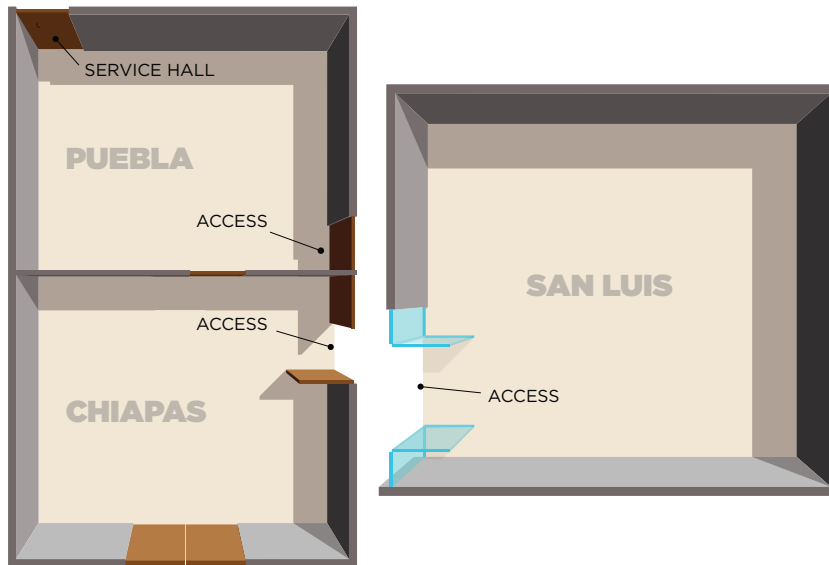

Yucatán Salon

YUCATAN SALON 3,661 Sq. Ft.	
SEATING STYLE	MAXIMUM CAPACITY
U-SHAPE	40
CLASSROOM	160
IMPERIAL	60
THEATER	280
COCKTAIL	300
BANQUET	160

Pyramid Halls

SEATING STYLE - MAXIMUM CAPACITY

		U-SHAPE	CLASSROOM	IMPERIAL	THEATER	COCKTAIL	BANQUET
GUADALAJARA	811 Sq. Ft.	32	48	36	100	100	60
MÉRIDA	1,140 Sq. Ft.	40	60	50	130	120	80
QUERÉTARO	936 Sq. Ft.	36	32	40	90	80	50

Meeting Rooms

SEATING STYLE – MAXIMUM CAPACITY

		"U"	CLASSROOM	IMPERIAL	THEATER	COCKTAIL	BANQUET
PUEBLA	293 Sq. Ft.	15	20	20	20	N/A	N/A
CHIAPAS	259 Sq. Ft.	20	20	24	20	N/A	N/A
SAN LUIS	515 Sq. Ft.	12	12	12	24	N/A	N/A

Cobá

SEATING STYLE – MAXIMUM CAPACITY

		U-SHAPE	CLASSROOM	IMPERIAL	THEATER	COCKTAIL	BANQUET
COBÁ	2,368 Sq. Ft.	50	96	60	200	250	130