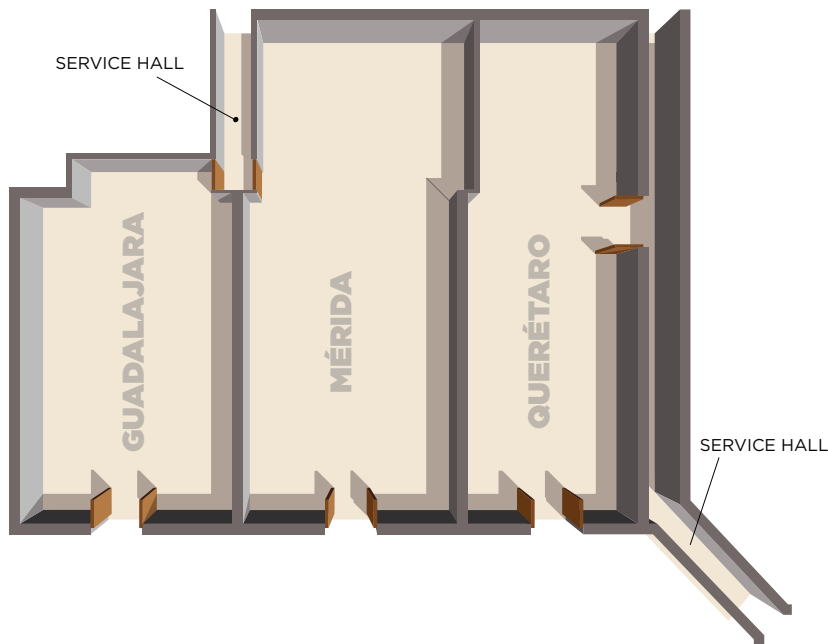

Yucatán Salon

YUCATAN SALON 3,661 Sq. Ft.	
SEATING STYLE	MAXIMUM CAPACITY
U-SHAPE	40
CLASSROOM	160
IMPERIAL	60
THEATER	280
COCKTAIL	300
BANQUET	160

Pyramid Halls

SEATING STYLE - MAXIMUM CAPACITY

		U-SHAPE	CLASSROOM	IMPERIAL	THEATER	COCKTAIL	BANQUET
GUADALAJARA	811 Sq. Ft.	32	48	36	100	100	60
MÉRIDA	1,140 Sq. Ft.	40	60	50	130	120	80
QUERÉTARO	936 Sq. Ft.	36	32	40	90	80	50

Meeting Rooms

SEATING STYLE – MAXIMUM CAPACITY

		"U"	CLASSROOM	IMPERIAL	THEATER	COCKTAIL	BANQUET
PUEBLA	293 Sq. Ft.	15	20	20	20	N/A	N/A
CHIAPAS	259 Sq. Ft.	20	20	24	20	N/A	N/A
SAN LUIS	515 Sq. Ft.	12	12	12	24	N/A	N/A

Cobá

SEATING STYLE – MAXIMUM CAPACITY

		U-SHAPE	CLASSROOM	IMPERIAL	THEATER	COCKTAIL	BANQUET
COBÁ	2,368 Sq. Ft.	50	96	60	200	250	130