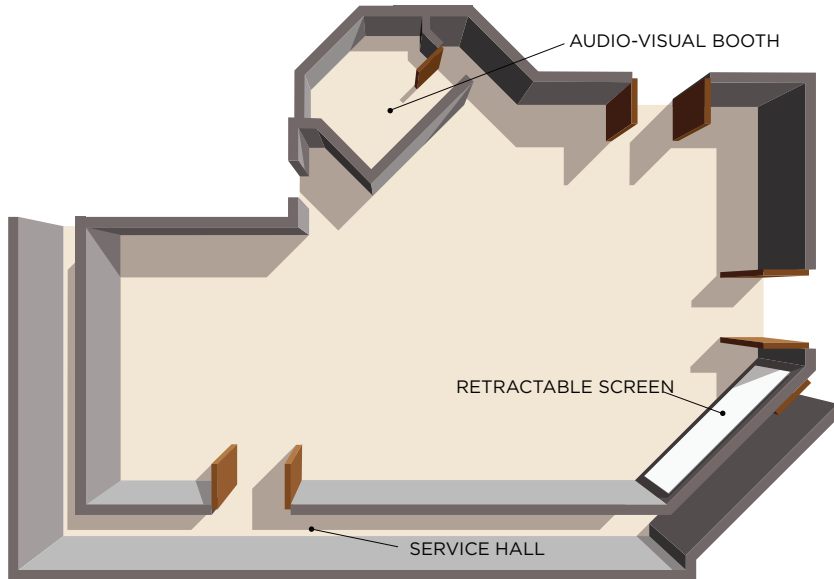

Yucatán Salon

YUCATAN SALON 3,661 Sq. Ft.	
SEATING STYLE	MAXIMUM CAPACITY
U-SHAPE	40
CLASSROOM	160
IMPERIAL	60
THEATER	280
COCKTAIL	300
BANQUET	160

Pyramid Halls

SEATING STYLE - MAXIMUM CAPACITY

		U-SHAPE	CLASSROOM	IMPERIAL	THEATER	COCKTAIL	BANQUET
GUADALAJARA	811 Sq. Ft.	32	48	36	100	100	60
MÉRIDA	1,140 Sq. Ft.	40	60	50	130	120	80
QUERÉTARO	936 Sq. Ft.	36	32	40	90	80	50

Meeting Rooms

SEATING STYLE – MAXIMUM CAPACITY

		"U"	CLASSROOM	IMPERIAL	THEATER	COCKTAIL	BANQUET
PUEBLA	293 Sq. Ft.	15	20	20	20	N/A	N/A
CHIAPAS	259 Sq. Ft.	20	20	24	20	N/A	N/A
SAN LUIS	515 Sq. Ft.	12	12	12	24	N/A	N/A

Cobá

SEATING STYLE – MAXIMUM CAPACITY

		U-SHAPE	CLASSROOM	IMPERIAL	THEATER	COCKTAIL	BANQUET
COBÁ	2,368 Sq. Ft.	50	96	60	200	250	130