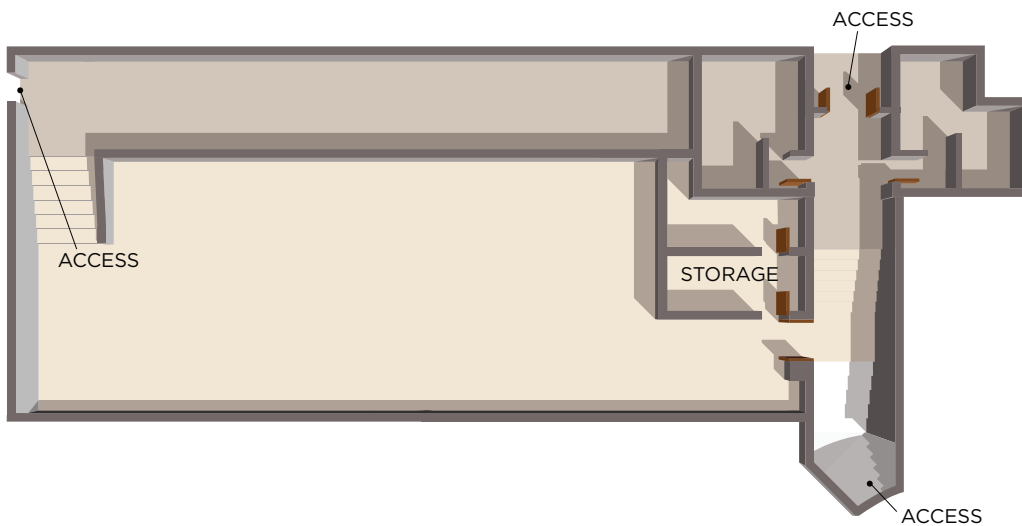

Oasis Arena

OASIS ARENA 19,067 Sq. Ft.	
SEATING STYLE	MAXIMUM CAPACITY
U-SHAPE	85
CLASSROOM	1,075
IMPERIAL	95
THEATER	2,500
COCKTAIL	3,000
BANQUET	900

Monterrey Salon

SEATING STYLE – MAXIMUM CAPACITY

U-SHAPE	CLASSROOM	IMPERIAL	THEATER	COCKTAIL	BANQUET
---------	-----------	----------	---------	----------	---------

MONTERREY SALON: 1,803 Sq. Ft.

45	80	50	140	130	80
----	----	----	-----	-----	----