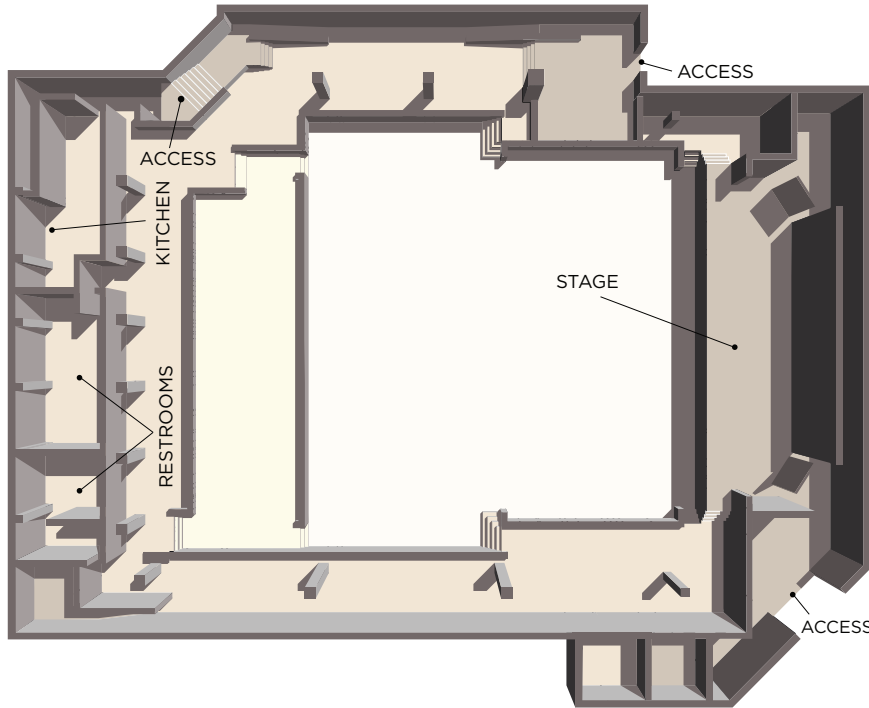

Oasis Arena

OASIS ARENA 19,067 Sq. Ft.	
SEATING STYLE	MAXIMUM CAPACITY
U-SHAPE	85
CLASSROOM	1,075
IMPERIAL	95
THEATER	2,500
COCKTAIL	3,000
BANQUET	900

Monterrey Salon

SEATING STYLE – MAXIMUM CAPACITY

U-SHAPE	CLASSROOM	IMPERIAL	THEATER	COCKTAIL	BANQUET
---------	-----------	----------	---------	----------	---------

MONTERREY SALON: 1,803 Sq. Ft.

45	80	50	140	130	80
----	----	----	-----	-----	----