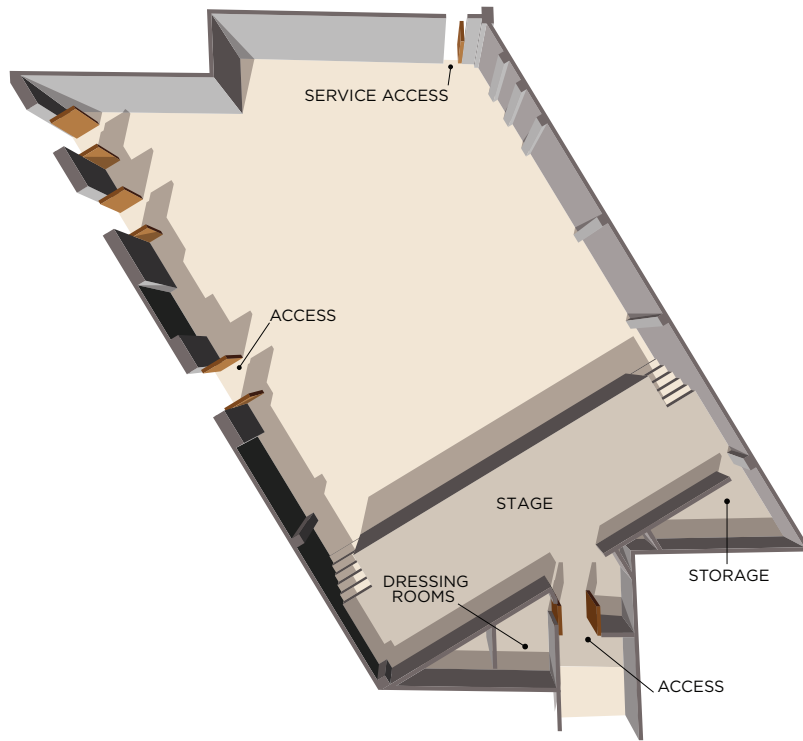

Meeting Spaces

Grand Salon

| GRAND SALON 3,932 Sq. Ft. | |
|------------------------------|------------------|
| STAGE 1,054 Sq. Ft. | |
| SEATING STYLE | MAXIMUM CAPACITY |
| U-SHAPE | 80 |
| CLASSROOM | 200 |
| IMPERIAL | 100 |
| THEATER | 400 |
| COCKTAIL | 400 |
| BANQUET | 200 |

Cozumel, Cobá & Holbox

SEATING STYLE – MAXIMUM CAPACITY

| | | U-SHAPE | CLASSROOM | IMPERIAL | THEATER | COCKTAIL | BANQUET |
|----------------|---------------|---------|-----------|----------|---------|----------|---------|
| COZUMEL | 1,270 Sq. Ft. | 30 | 70 | 50 | 80 | 100 | 60 |
| COBÁ | 581 Sq. Ft. | 25 | 40 | 30 | 50 | 50 | N/A |
| HOLBOX | 990 Sq. Ft. | 30 | 50 | 40 | 70 | 70 | N/A |