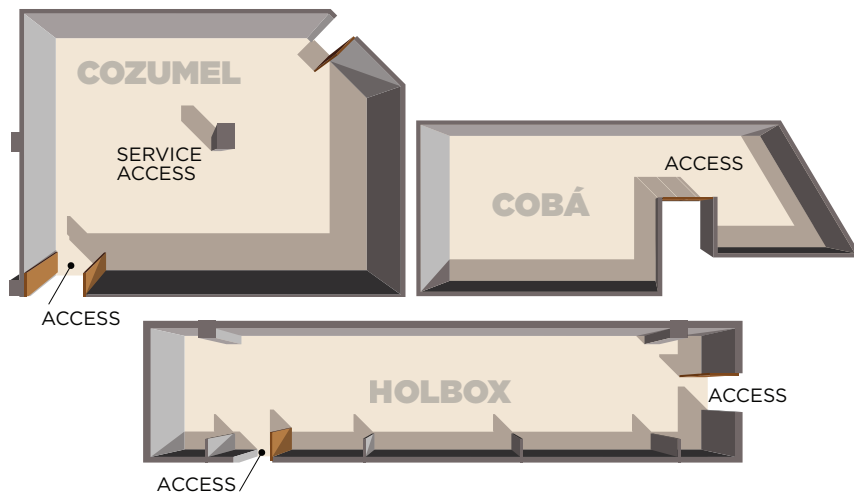

Meeting Spaces

Grand Salon

| GRAND SALON 3,932 Sq. Ft. | |
|------------------------------|------------------|
| STAGE 1,054 Sq. Ft. | |
| SEATING STYLE | MAXIMUM CAPACITY |
| U-SHAPE | 80 |
| CLASSROOM | 200 |
| IMPERIAL | 100 |
| THEATER | 400 |
| COCKTAIL | 400 |
| BANQUET | 200 |

Cozumel, Cobá & Holbox

SEATING STYLE – MAXIMUM CAPACITY

| | | U-SHAPE | CLASSROOM | IMPERIAL | THEATER | COCKTAIL | BANQUET |
|----------------|---------------|---------|-----------|----------|---------|----------|---------|
| COZUMEL | 1,270 Sq. Ft. | 30 | 70 | 50 | 80 | 100 | 60 |
| COBÁ | 581 Sq. Ft. | 25 | 40 | 30 | 50 | 50 | N/A |
| HOLBOX | 990 Sq. Ft. | 30 | 50 | 40 | 70 | 70 | N/A |